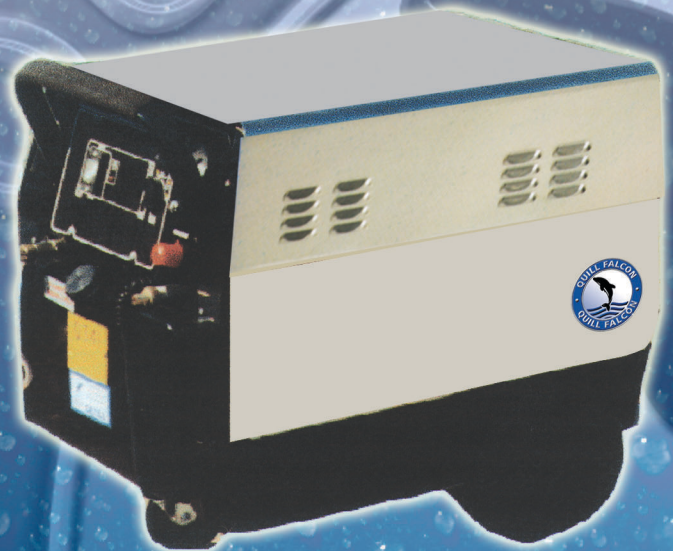

Pressure Washers cougar junior hot

portable, tough, reliable and low maintenance

- Light/medium duty version of Cougar Mk8
- High quality all steel construction
- Heavy duty pump/motor unit
- Highly efficient diesel boiler
- Time out for auto shutdown
- Internal Water & Fuel Tanks
- Stainless steel cover
- 1500psi only
- 240 volt only
- Flame control available

- 10 metre high pressure hose as standard
- 1 metre lance as standard
- Full servicing spares and maintenance support from our own fully skilled service engineers
- The pressure washer can be built to customers own specification

VOLTAGE	240 VOLT
AMPS	13A
MOTOR	2.2 KW
FLOW RATE	11 LPM
PRESSURE	1500 PSI
TEMPERATURE	0 - 120° C
CHEMICAL INJECTION	LOW OR HIGH

Quill Falcon Castle Lane Melbourne Derbyshire DE73 8JB (UK)
T: +44 (0) 1332 864664 F: +44 (0) 1332 864760
E: falcon@quillplc.com W: www.quillplc.com