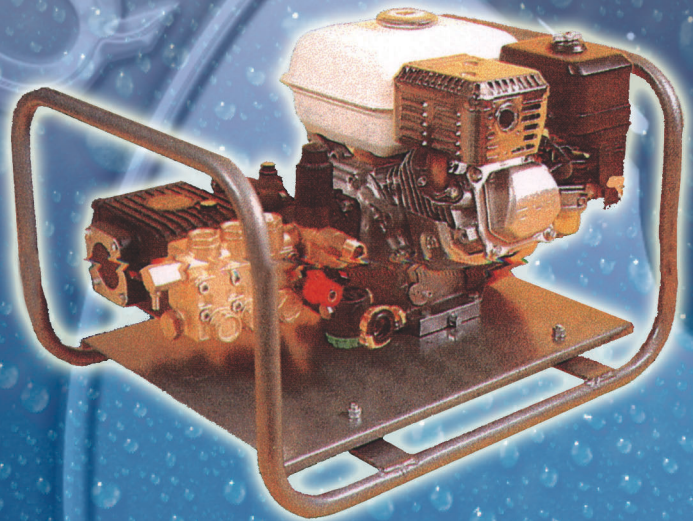

# Pressure Washers

petrol framed cold

portable, tough, reliable and low maintenance

- High quality heavy duty steel frame
- High quality petrol engine
- Heavy duty pump
- Suction feed
- Pull start
- 1500 & 2000psi available

- 10 metre high pressure hose as standard
- 1 metre lance as standard
- Full servicing spares and maintenance support from our own fully skilled service engineers
- The pressure washer can be built to customers own specification

<b>ENGINE</b>	ON APPLICATION
<b>FLOW RATE</b>	8 - 13 LPM
<b>PRESSURE</b>	UP TO 1500 PSI
<b>CHEMICAL INJECTION</b>	LOW

Quill Falcon Castle Lane Melbourne Derbyshire DE73 8JB (UK)  
T: +44 (0) 1332 864664 F: +44 (0) 1332 864760  
E: falcon@quillplc.com W: www.quillplc.com