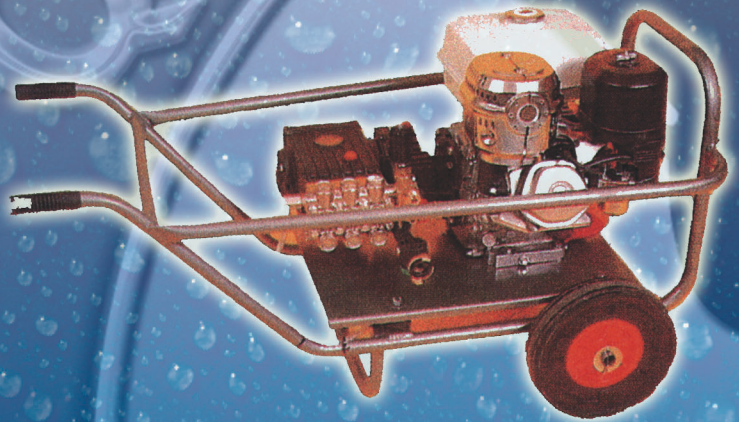

Pressure Washers

petrol trolley cold

portable, tough, reliable and low maintenance

- High quality heavy duty steel frame
- High quality petrol engine
- Heavy duty pump
- Suction feed
- Pull start
- 1500, 2000 & 3000psi available

- 10 metre high pressure hose as standard
- 1 metre lance as standard
- Full servicing spares and maintenance support from our own fully skilled service engineers
- The pressure washer can be built to customers own specification

ENGINE	ON APPLICATION
FLOW RATE	13 - 21 LPM
PRESSURE	UP TO 3000 PSI
CHEMICAL INJECTION	LOW

Quill Falcon Castle Lane Melbourne Derbyshire DE73 8JB (UK)
T: +44 (0) 1332 864664 F: +44 (0) 1332 864760
E: falcon@quillplc.com W: www.quillplc.com